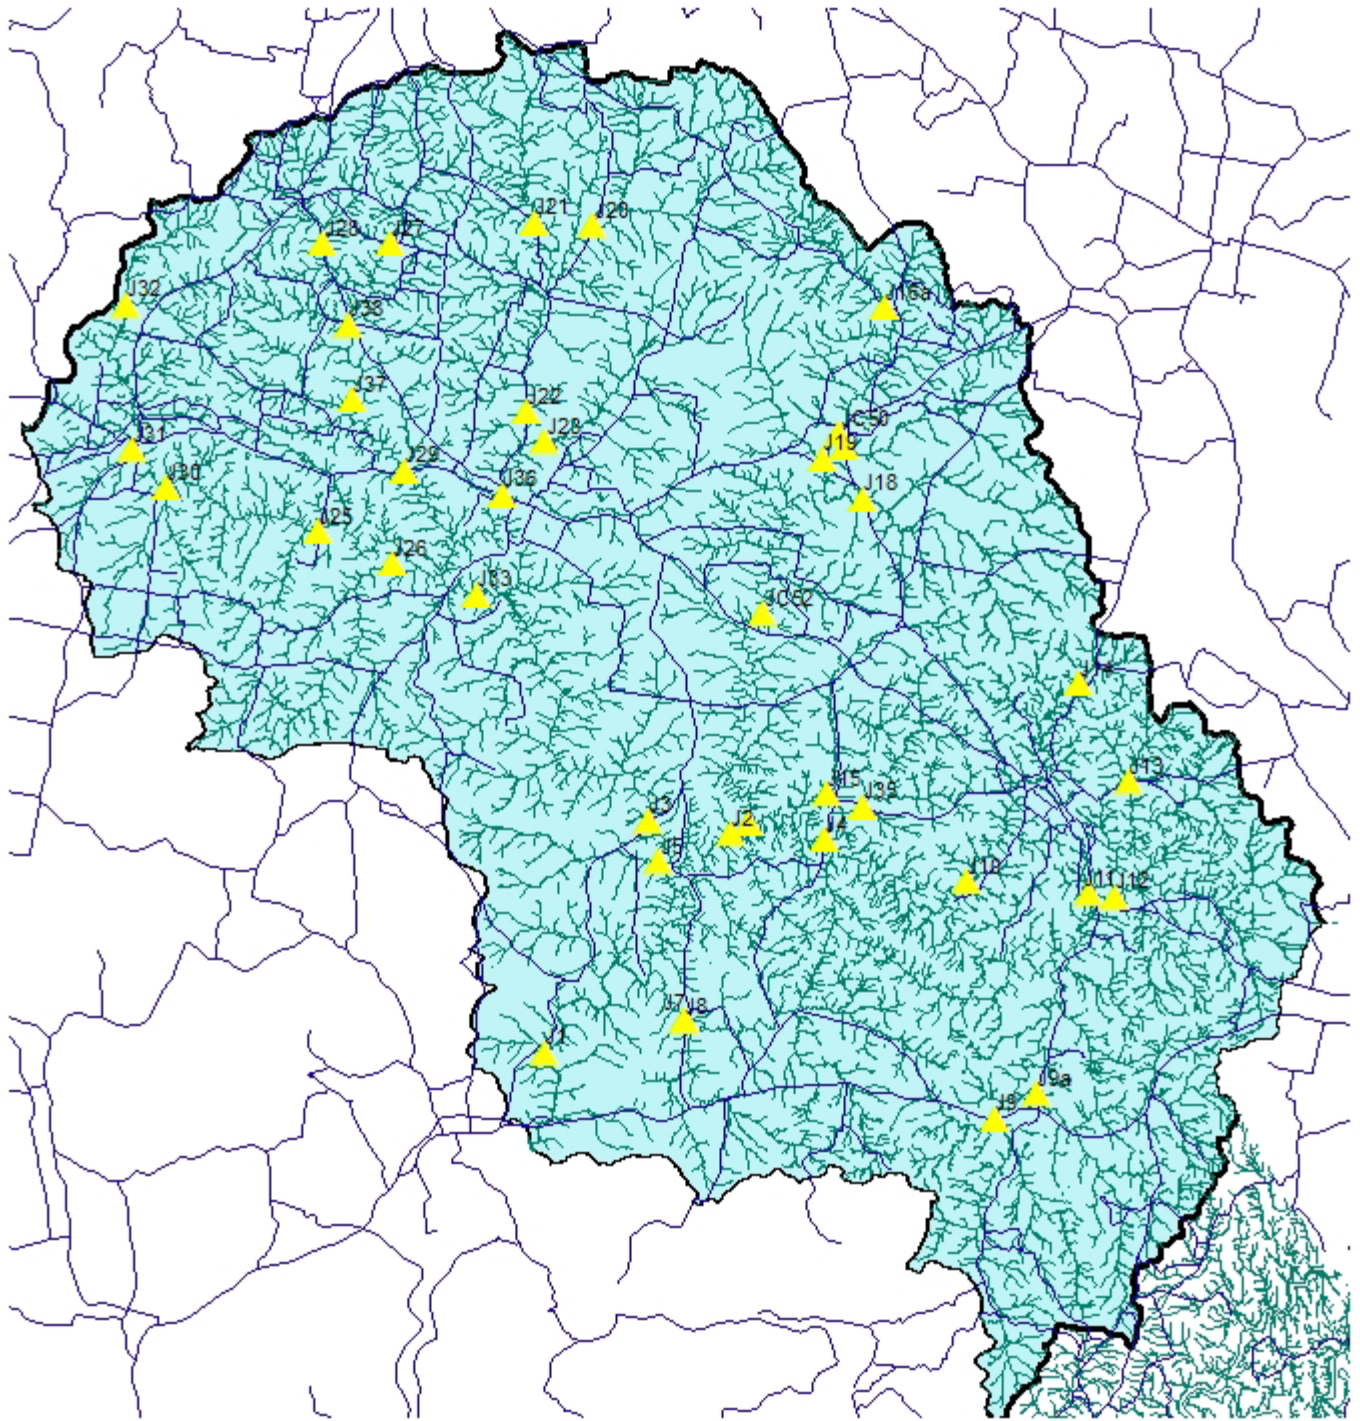

Jugiong Catchment Monitoring Points 2006

Legend

- Jugiong Monitoring Site 5th June 2006
- Roads
- Streams
- jugiong_boundary

Locality Diagram

Data Source:
Department of
Natural Resources